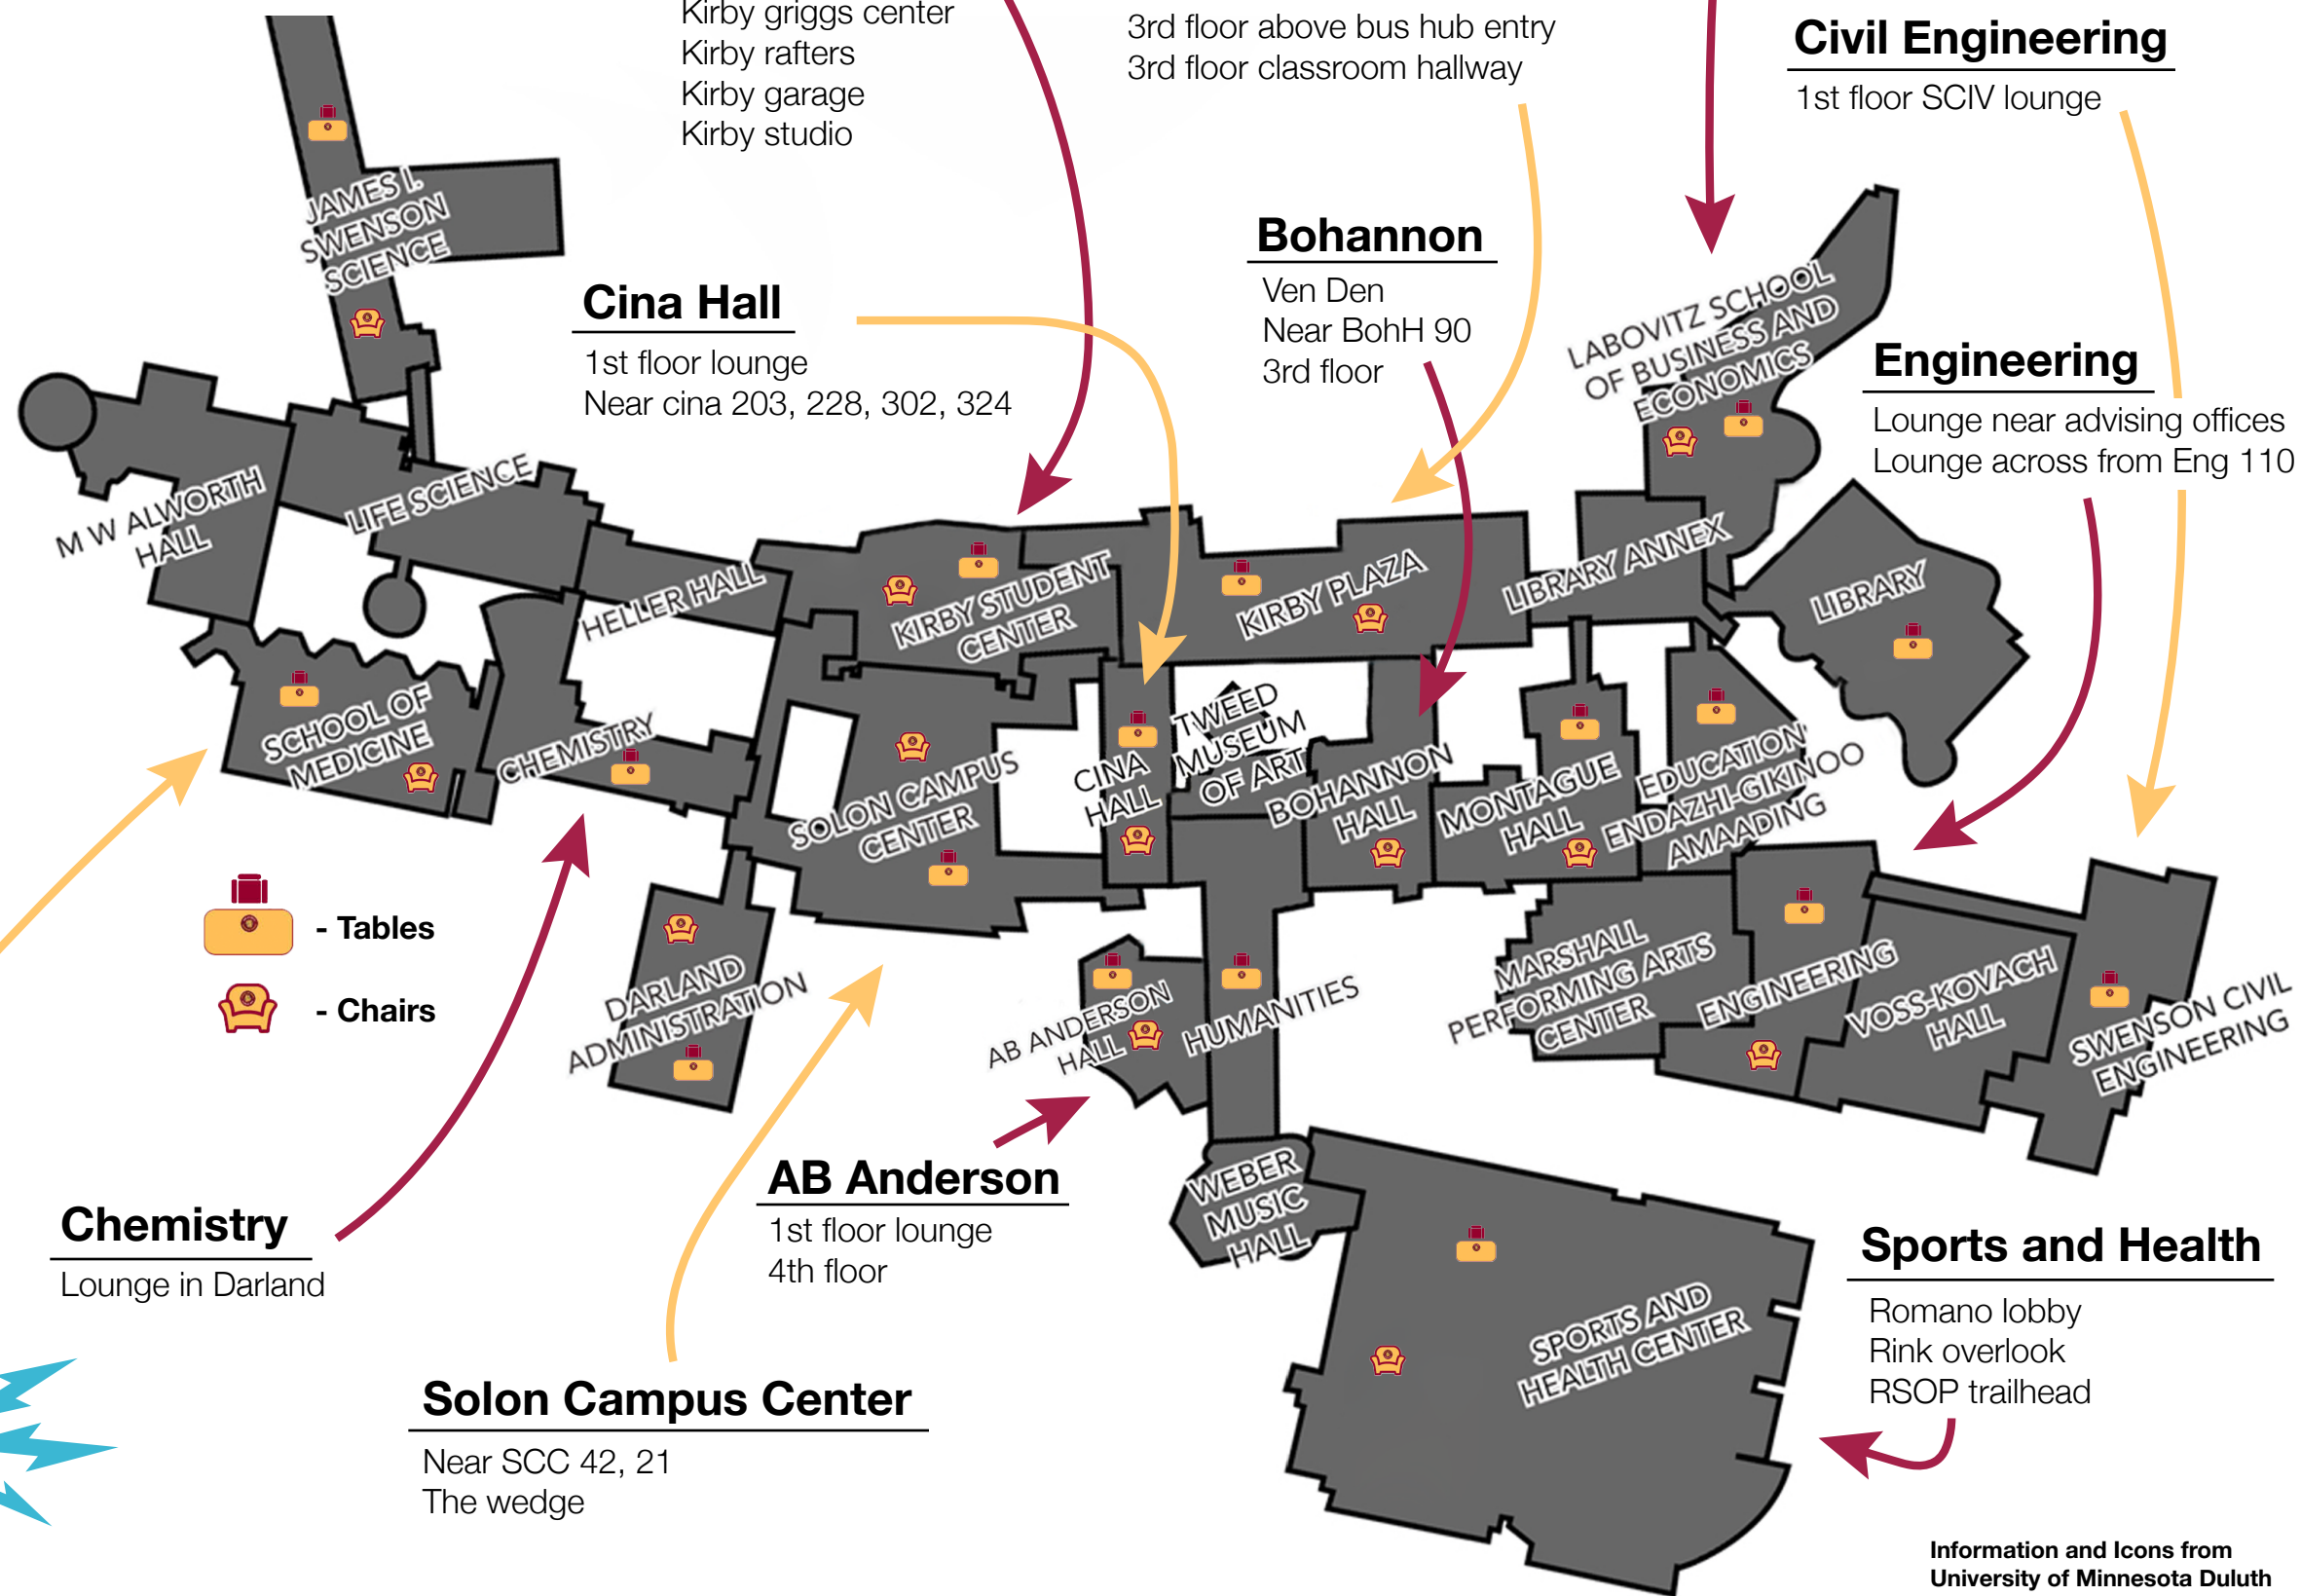

Safe Study Spaces

Students are also welcome to use the more than **100 benches** located in hallways throughout campus. Please adhere to **one student per bench** to maintain safe distancing.

The **Library** also continues to provide study space at carrels and tables on all four floors as well as **10 reservable study rooms** that seat 1-3 people.

Kirby Student Center
Bus hub overlook
Kirby multicultural center
Kirby ballroom lounge
Kirby lounge
Kirby porch
Kirby griggs center
Kirby rafters
Kirby garage
Kirby studio

Kirby Plaza
1st floor main corridor
3rd floor above bus hub entry
3rd floor classroom hallway

Bohannon
Ven Den
Near BohH 90
3rd floor

Buisness and Economics
1st and 2nd floor hallway
LSBE Lobby

Civil Engineering
1st floor SCIV lounge

Engineering
Lounge near advising offices
Lounge across from Eng 110

Sports and Health
Romano lobby
Rink overlook
RSOP trailhead

Information and Icons from University of Minnesota Duluth